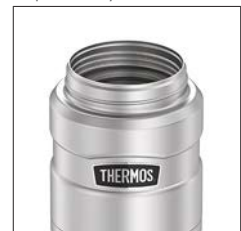

extra große Öffnung
extra large opening